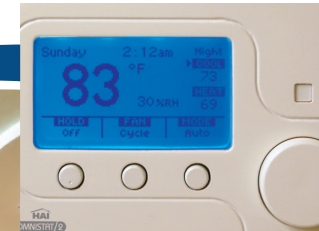

What can Energy Management Automation do for my home?

Harness the cost savings that come with true energy management as your heater and air conditioner operate at certain setpoints depending on if you are there or not.