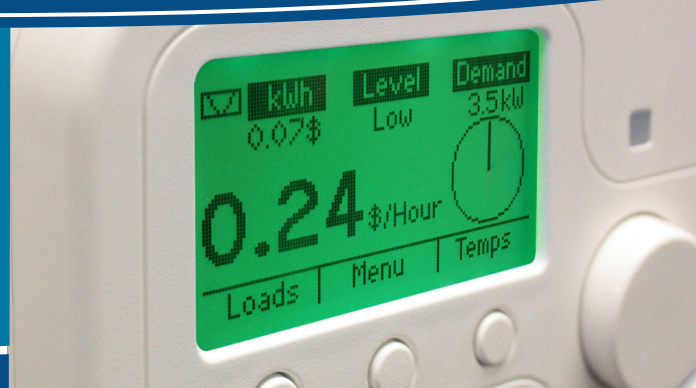

With HAI Lighting Control “smart” switches and scene switches you can set elegant and energy efficient lighting scenes for each room, adding as your needs change.

HAI’s Omnistat2 thermostat can communicate with the utility company for load shedding applications and real-time views of energy bills, energy cost per week, and energy cost.

Save money with lighting automation

Studies show that dimming a light by just 10% can save 10% of electricity and double the life of the bulb. HAI systems can automatically set lights to 90%, saving you money every time a light turns on.

Leaving early from work? Call ahead to set temperatures and lights. Use your Smartphone to view and control systems. Or log into your home on a laptop anytime via the Internet to control energy use, temperature, and light settings. Turn off systems when the home is unoccupied for even more savings.

Single room lighting control without any complicated programming

For an easy to set up, fully scalable lighting control kit, use HAI’s Lamp Modules, Scene Switches in table top cradles, and the HAI Lighting Control Scene Switch remote control. This stand-alone application is perfect for home theaters, great rooms, master bedrooms & baths, and outdoor lighting.

The Smartgrid Solutions line from HAI works for homeowners and utility companies in reducing energy usage and costs.

Control pool pumps and other high load devices to increase their efficiency and further reduce excess energy use.

Thermostats automatically set back and unused lights turn off when leaving the home. Settings restore instantly upon your return.

Coordinate lighting by schedule, time of day, or event such as a vacation.

HAI is total energy management